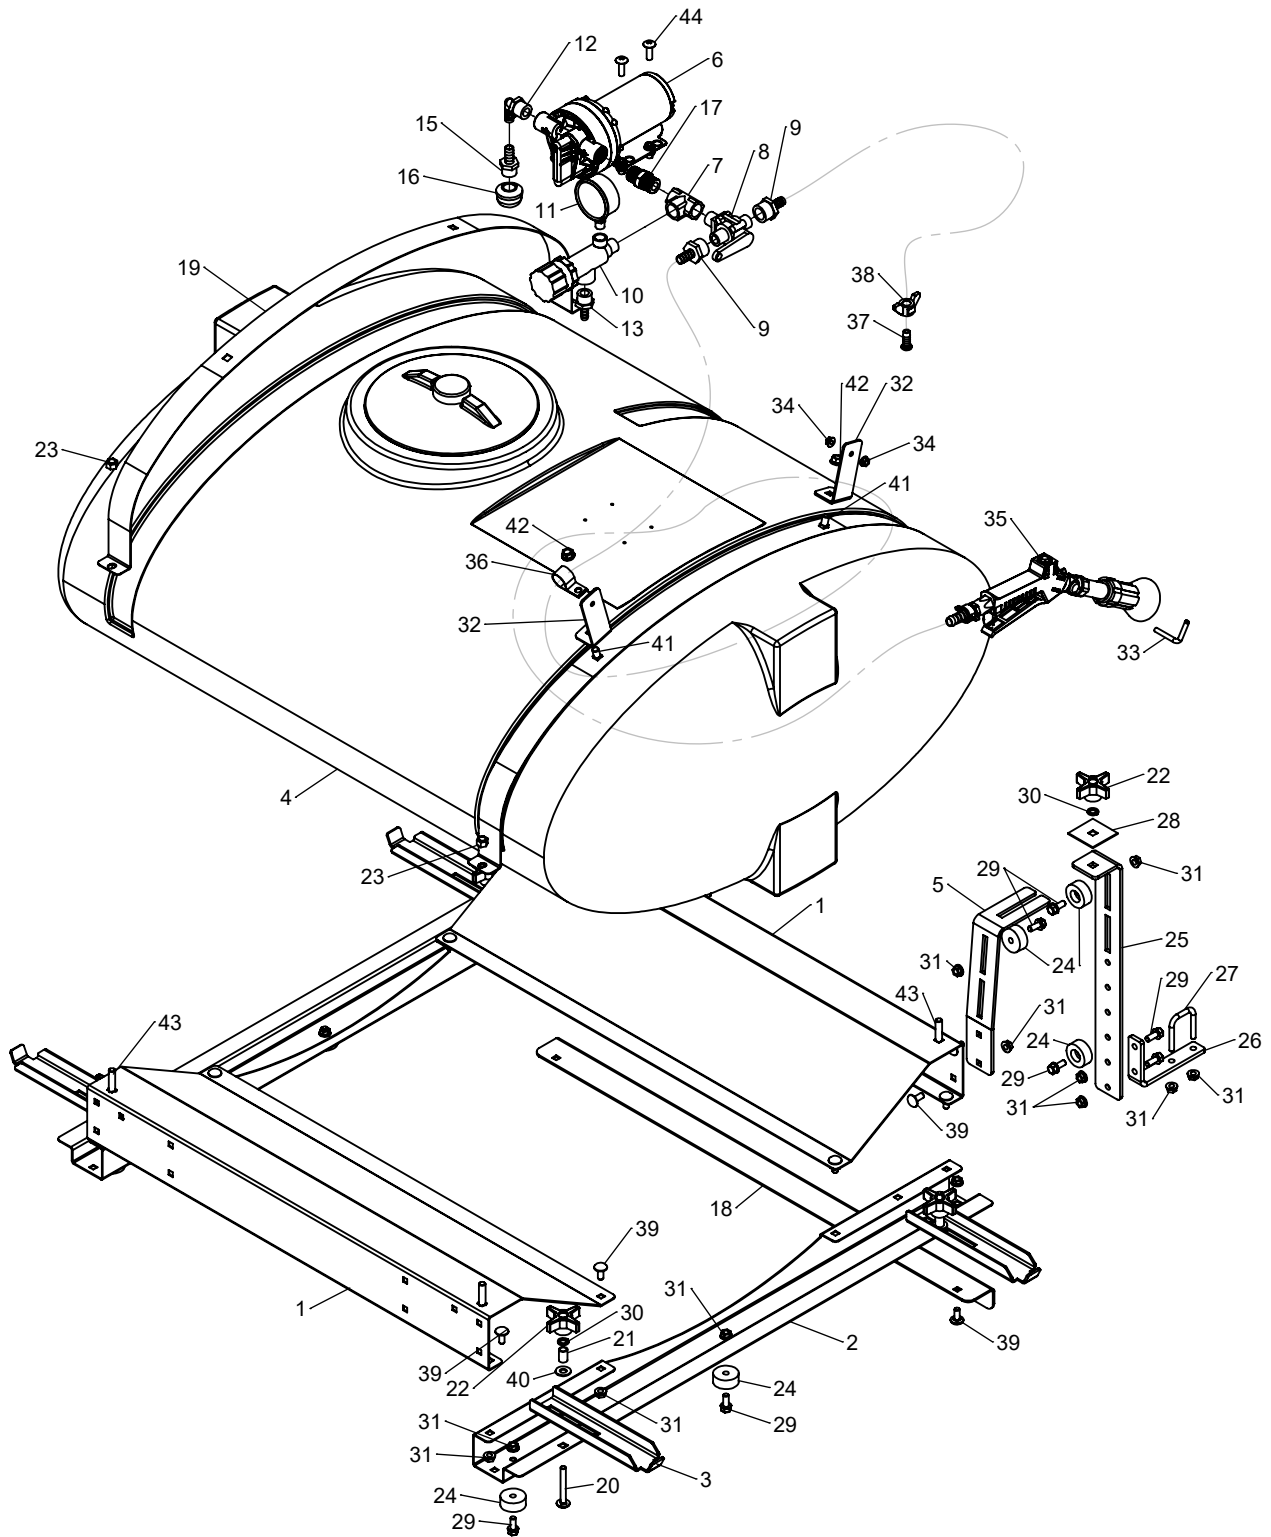

90 Gallon Gator Bed Sprayer

PIN Prefixes:	Model Number	Description	PIN Prefix
	LP48006	90 Gallon Gator Bed Sprayer	

#	Description	Part #	Qty
1	Tank Support 90	ST43805	2
2	Side Rail 90	ST43806	2
3	Gator Sprayer Tie Down	ST43553	4
4	Tank, 90 Gallon	ST43847	1
5	Boom Support 90	ST43807	2
6	Pump HP, 4.0gpm 12VDC	ST43791	1
7	1/2 NPT, Tee	ST43424	1
8	Directional Valve	ST43430	1
9	1/2" Barb x 1/2"NPT F, Fitting	ST43587	2
10	Relief Valve	ST43591	1
11	Gauge	ST43593	1
12	Elbow 1/2" Barb x 1/2NPT	ST43803	1
13	3/8" Barb x 1/2"NPT M Fitting	ST43425	1
14	Hose, Black Rubber 1/2", Per Foot	ST43418	26
15	1/2 Barb x 1/2 NPT M.	ST43423	1
16	Sump Strainer 1/2"	ST43422	1
17	Nipple 1/2NPT x 1/2NPT	ST43802	1
18	Endgate Brace	ST43818	1
19	Strap 90	ST43808	2
20	3/8 x 2-1/2 Carriage Bolt	ST65052	4
21	Spacer	ST43725	4
22	3/8 Plastic Knob	ST43289	6
23	3/8 Nylock / Stover Nut	ST65089	4
24	Rubber Bumper	ST43176	12
25	Gator Boom Support	ST43555	2
26	Boom Support Extension	ST43557	2
27	5/16" x 1-3/4" Square U-Bolt	ST43315	2
28	Square Washer 2"	ST43506	2
29	5/16 x 3/4 Flange Bolt	ST65007	16
30	3/8" Lock Washer	ST65004	6
31	5/16 Flange Nut	ST65008	34
32	Hand Wand Bracket	ST43747	2
33	1/4" Bent Pin	ST62008	1
34	1/4" Flange Nut	ST65073	2
35	HP Handgun	ST43435	1
36	Hose Holder 1/2"	ST43663	1
37	1/2" Straight Barb Fitting	ST43426	1
38	Plastic Wing Nut	ST43498	1
39	5/16 x 3/4 Carriage Bolt	ST65006	14
40	3/8 Flat Washer	ST65003	4
41	3/8 x 3/4 Carriage Bolt	ST65081	2
42	3/8 Flange Nut	ST65012	2
43	3/8 x 1-1/2 Carriage Bolt	ST65005	4
44	#10-24 x 1" Truss Head	ST65001	4
-	Wire Harness, Switch	ST43472	1
-	Gator Power Harness	ST43726	1
-	30" Extension Harness	ST43485	1
-	Hose Clamp 1/2" - Screw Type	ST43652	5
-	Tank 1/2" Hose Grommet	ST43844	1
-	Tank 3/8" Hose Grommet	ST43854	1